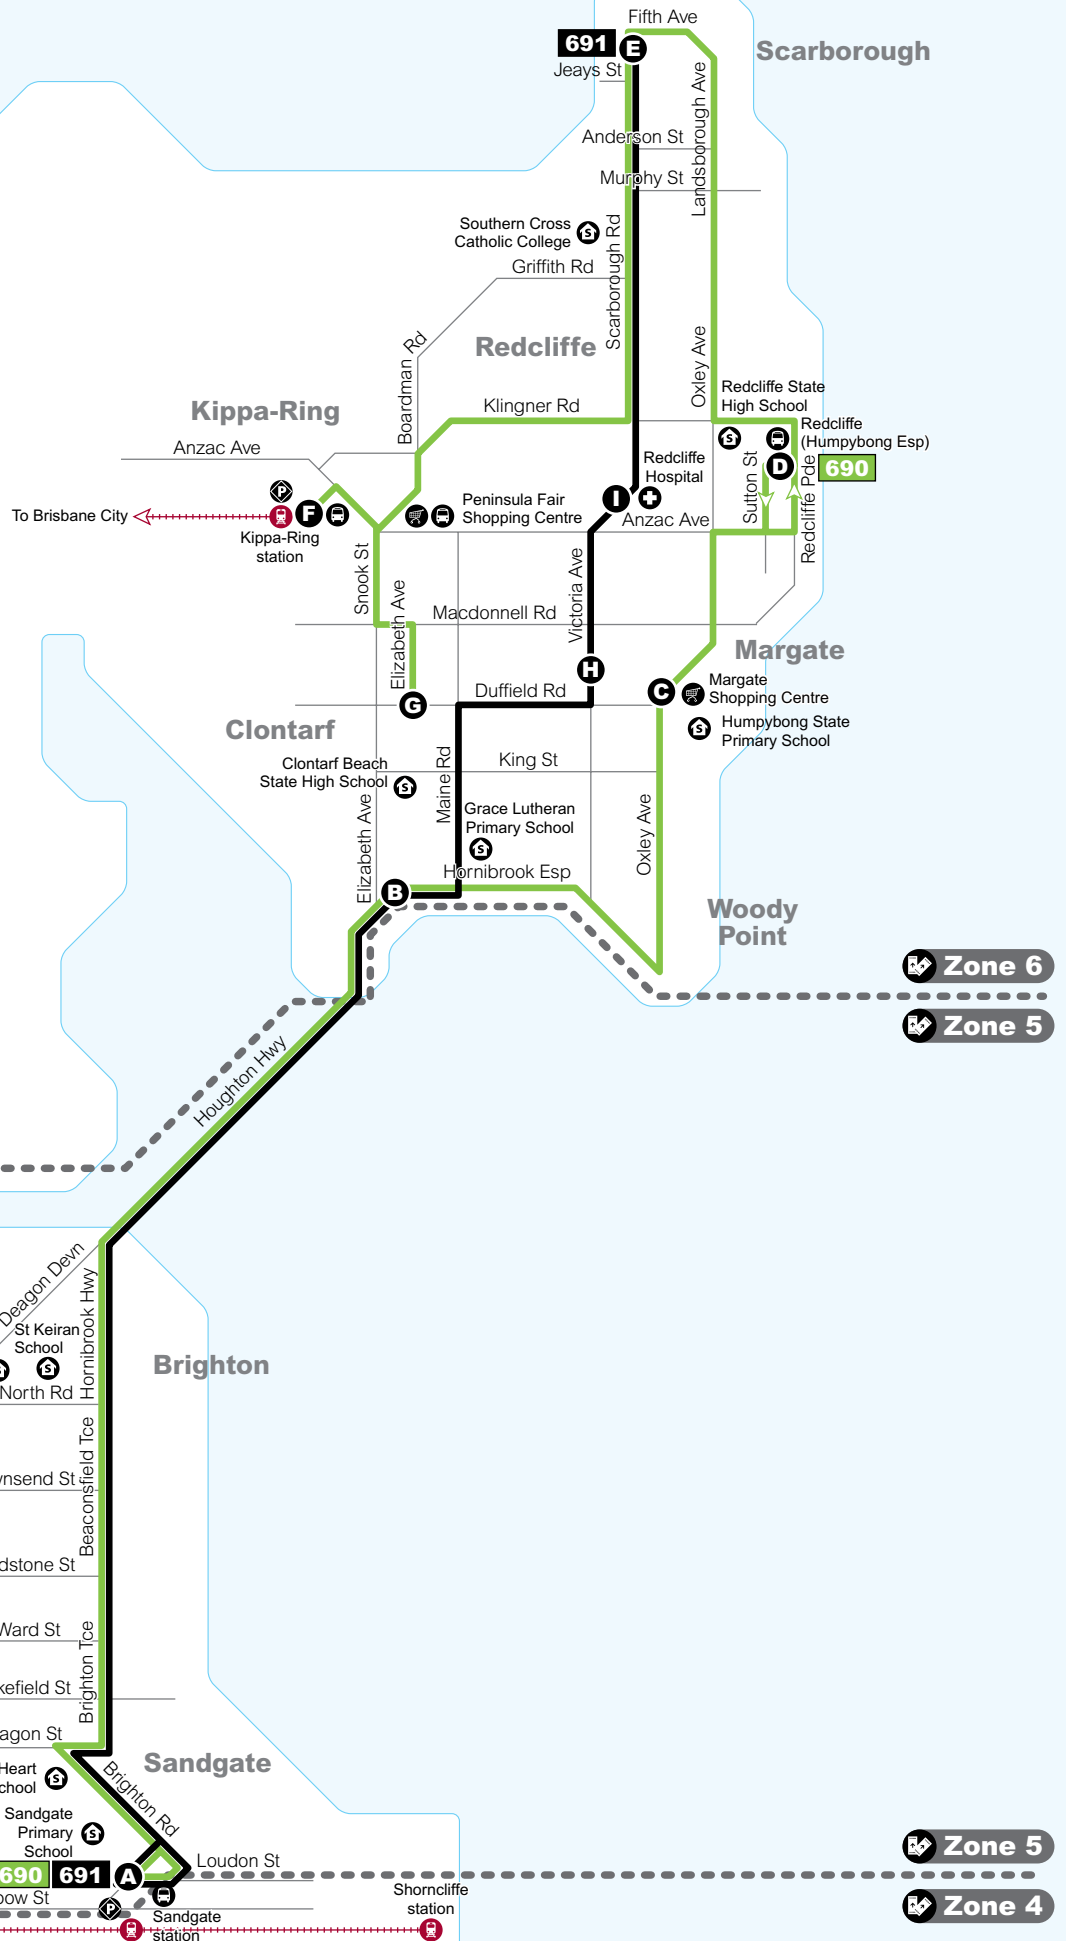

Key

- route 690
- route 691
- - - zone boundary
- **A** timing points
- bus interchange
- train line & station
- school
- hospital
- shops
- park 'n' ride

Diagrammatic map - not to scale

Route 690

Servicing

- Sandgate station
- Brighton
- Clontarf
- Margate
- Redcliffe
- Scarborough
- Kippa-Ring station
- Clontarf

Route 691

Servicing

- Sandgate station
- Brighton
- Clontarf
- Redcliffe
- Scarborough