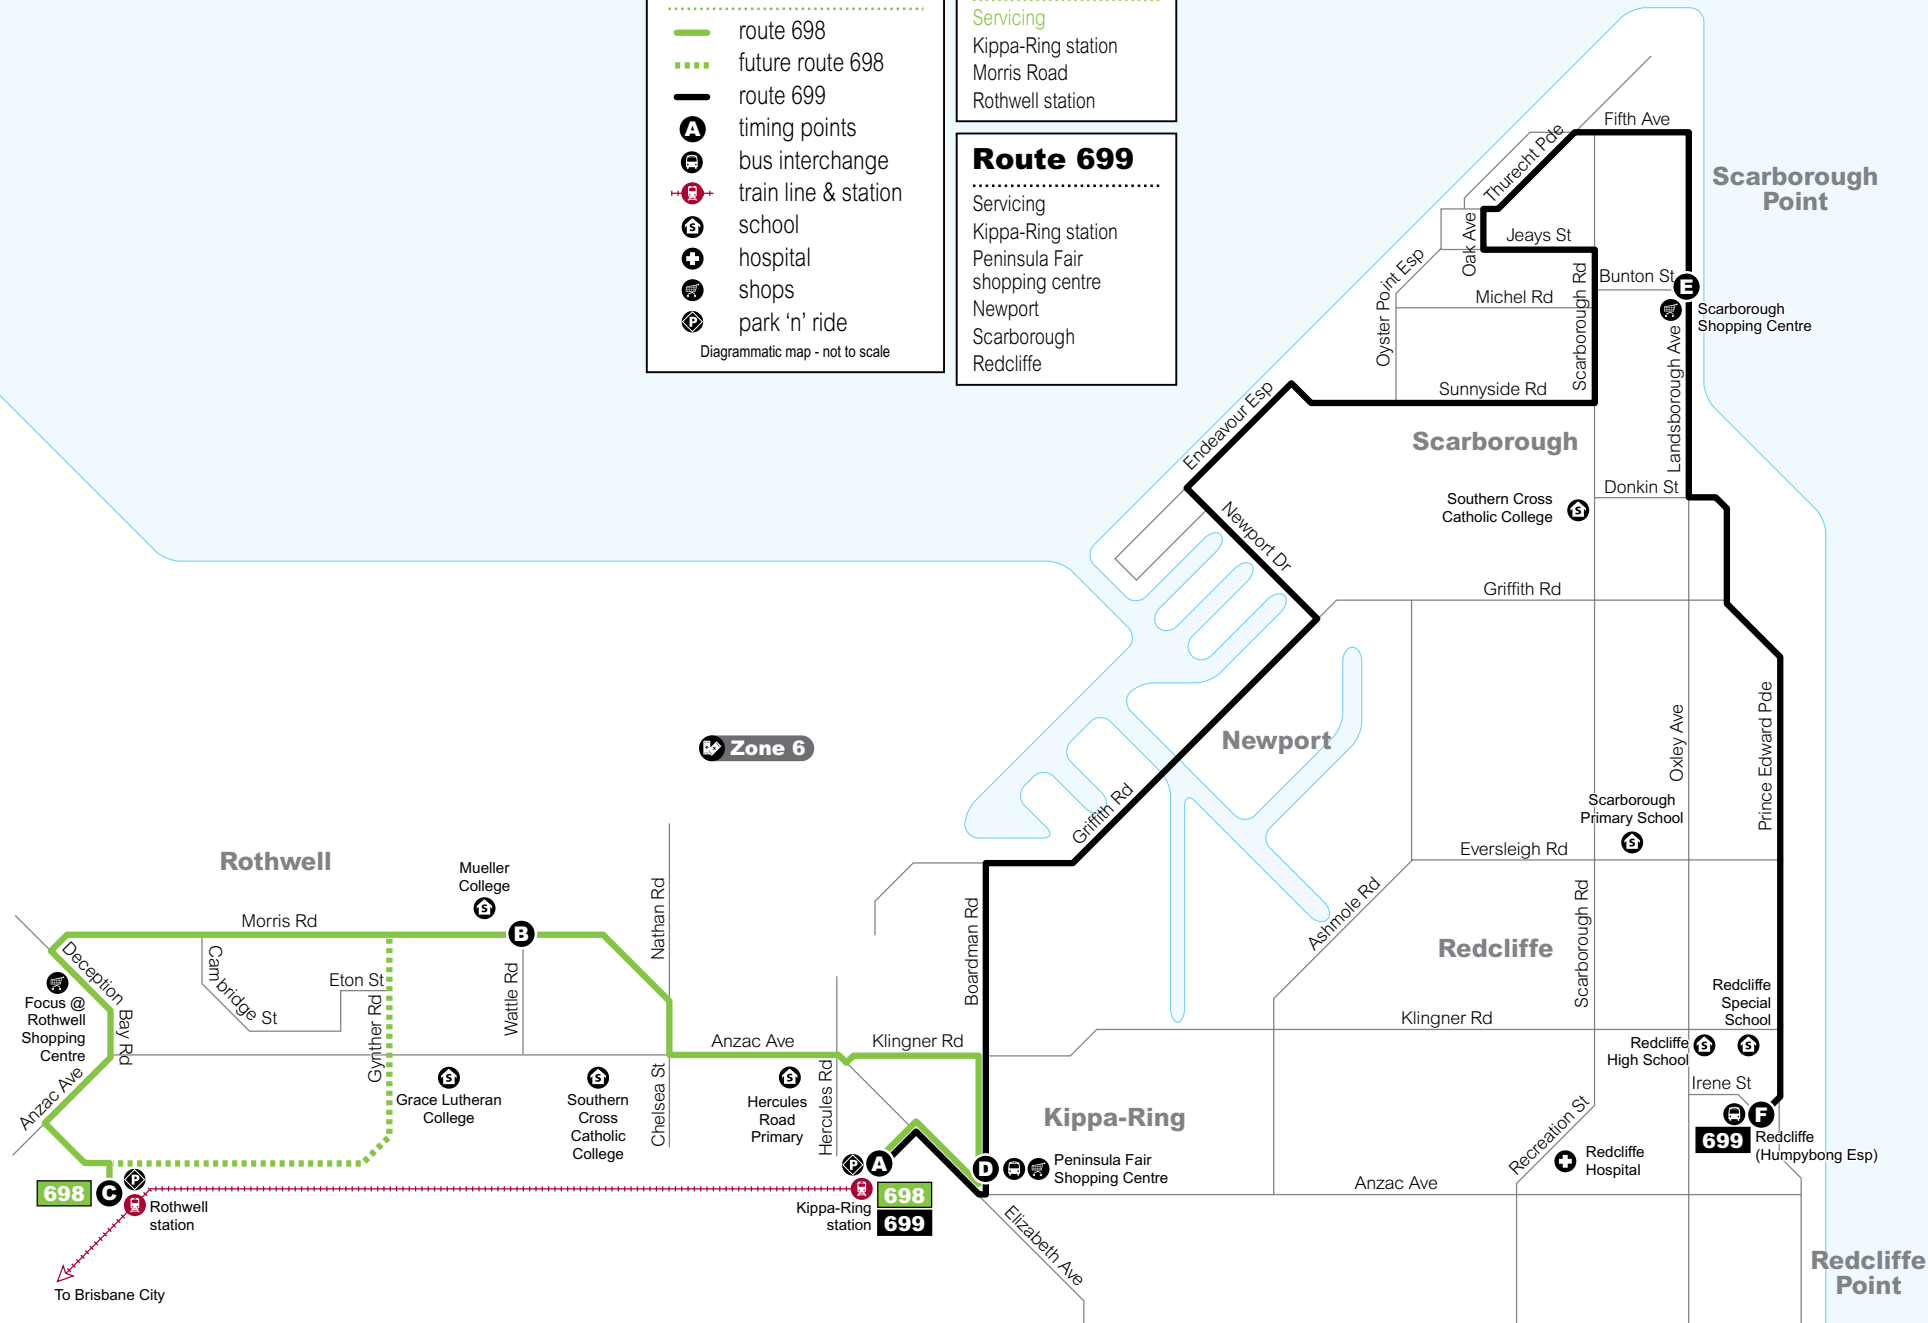

Route descriptions

698 Rothwell station to Kippa-Ring station servicing Morris Road. Operates 7 days.

699 Redcliffe to Kippa-Ring station via Scarborough servicing Newport. Operates 7 days.

Key

- route 698
- future route 698
- route 699
- timing points
- bus interchange
- train line & station
- school
- hospital
- shops
- park 'n' ride

Diagrammatic map - not to scale

Route 698

- Servicing
- Kippa-Ring station
- Morris Road
- Rothwell station

Route 699

- Servicing
- Kippa-Ring station
- Peninsula Fair shopping centre
- Newport
- Scarborough
- Redcliffe