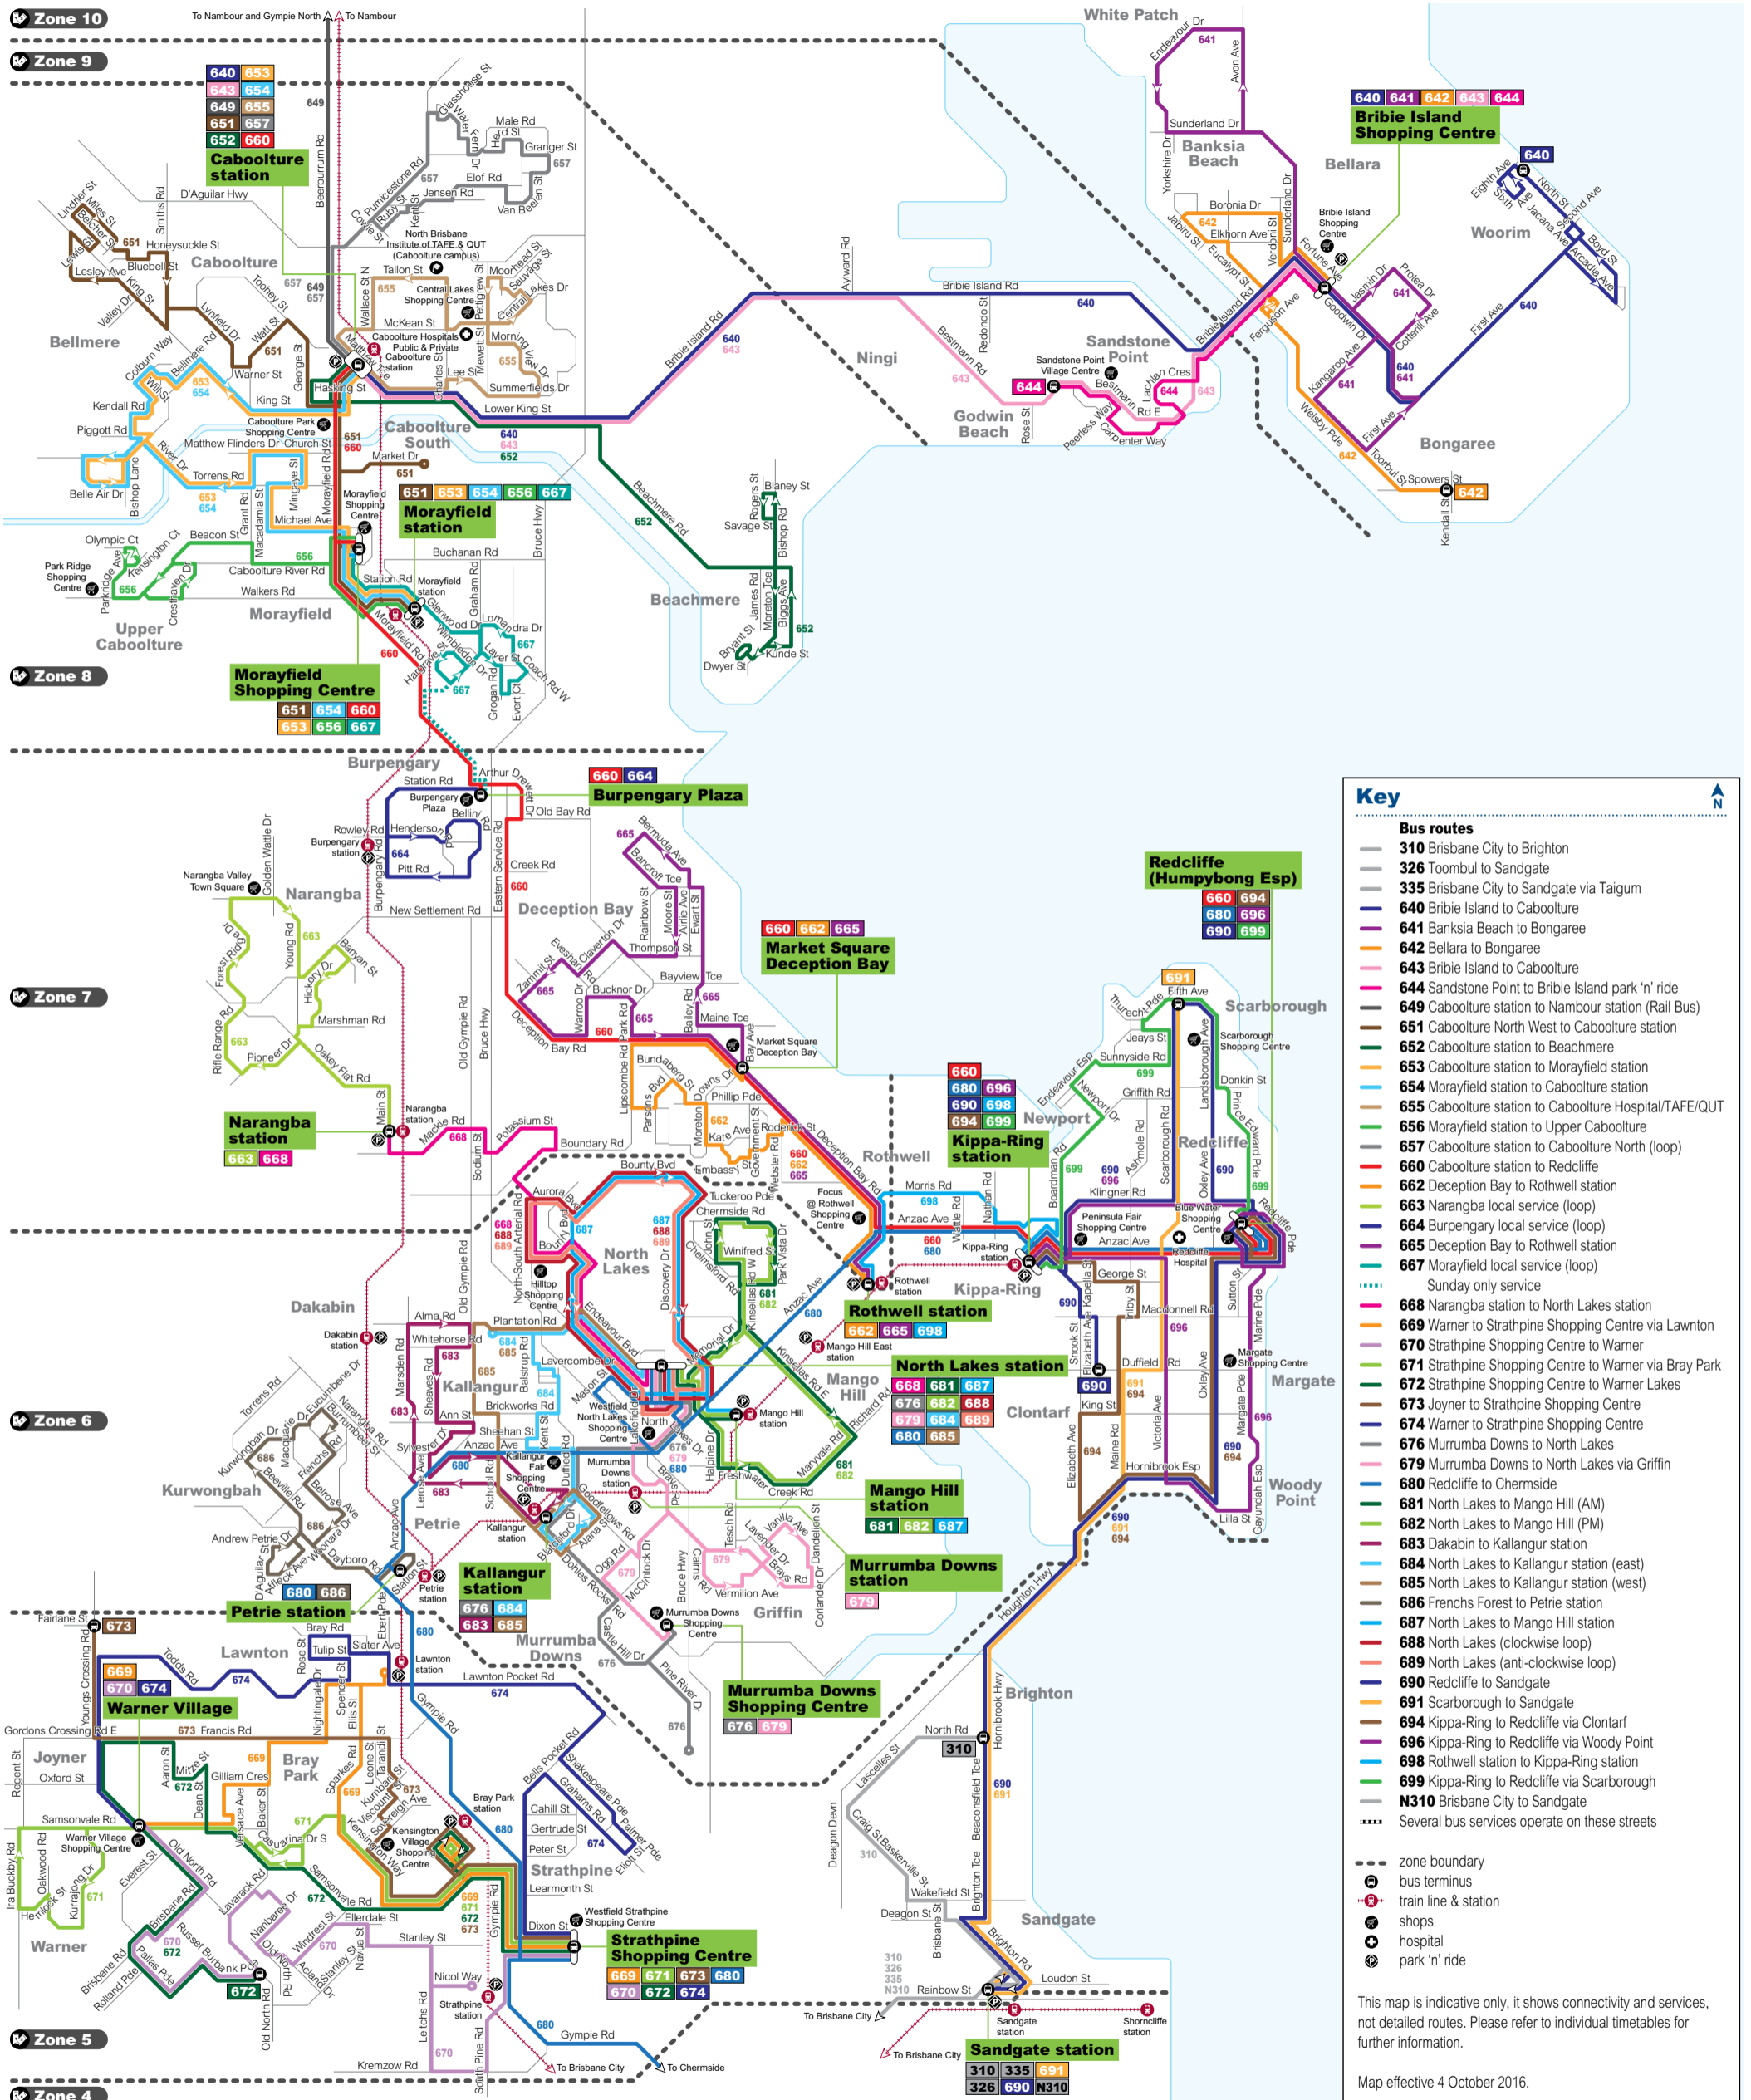

Moreton Bay Region network map

Effective 4 October 2016

Visit translink.com.au or call 13 12 30