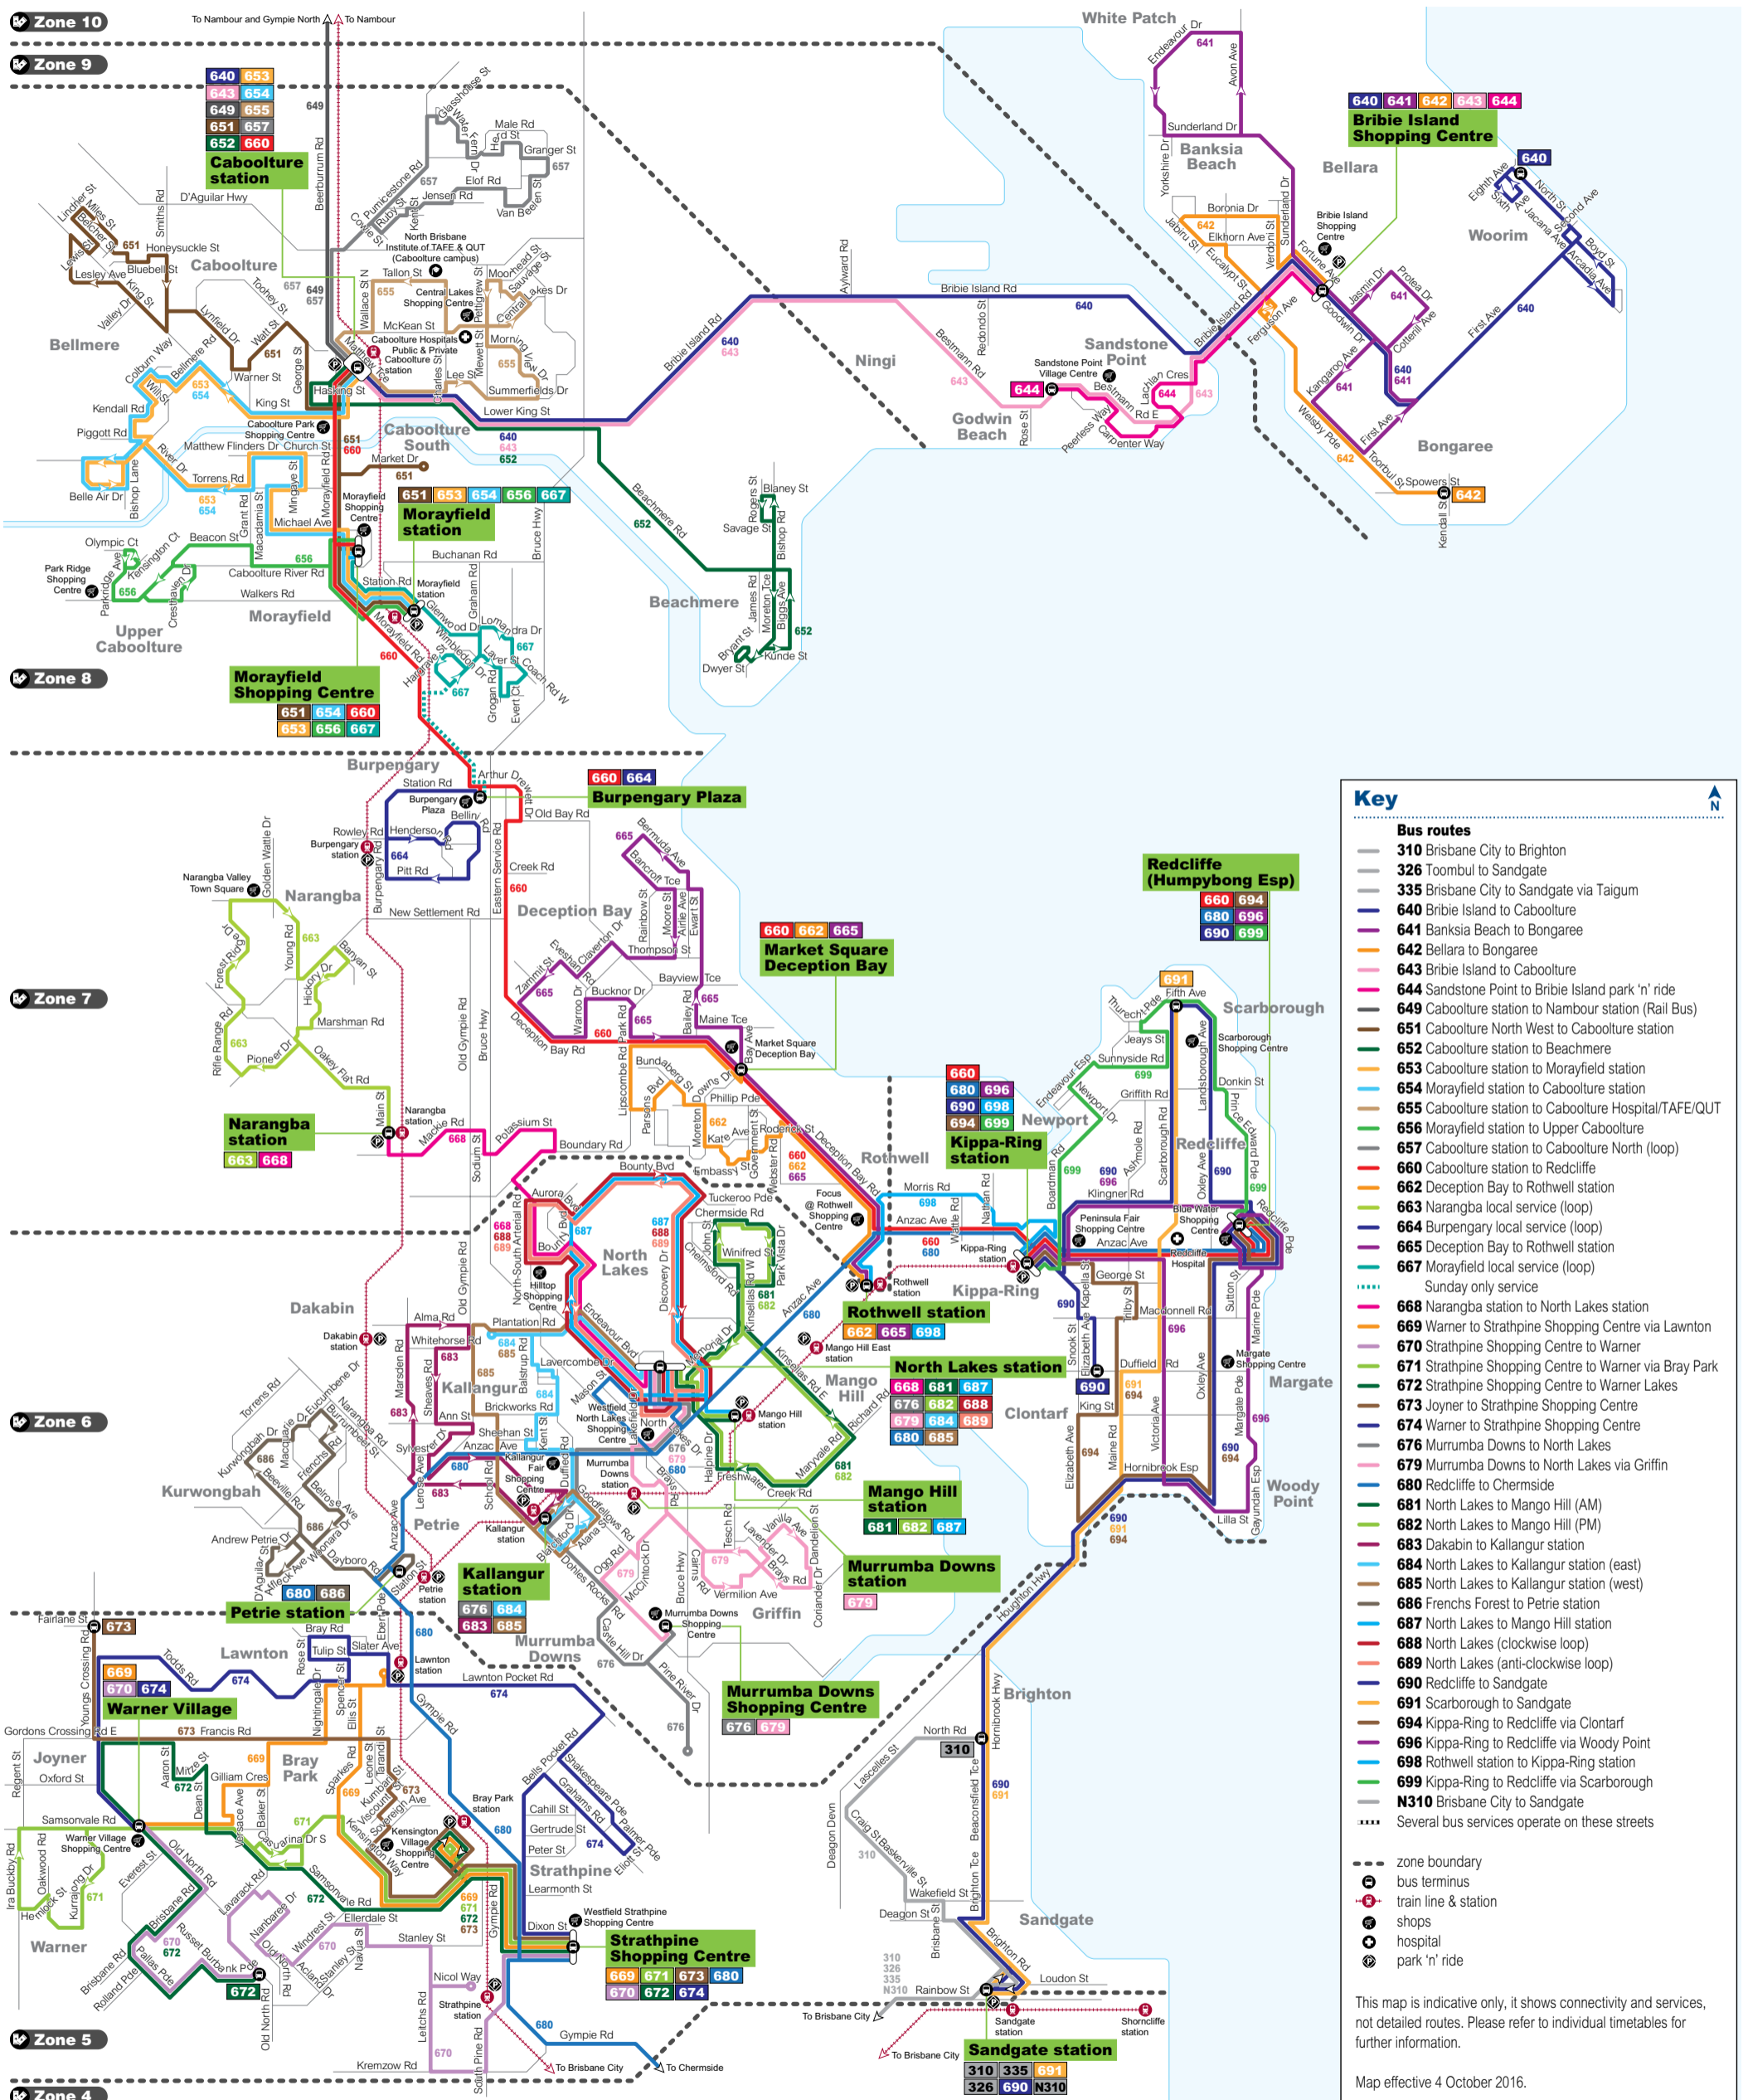

# Moreton Bay Region network map

Effective 4 October 2016

Visit [translink.com.au](http://translink.com.au) or call 13 12 30